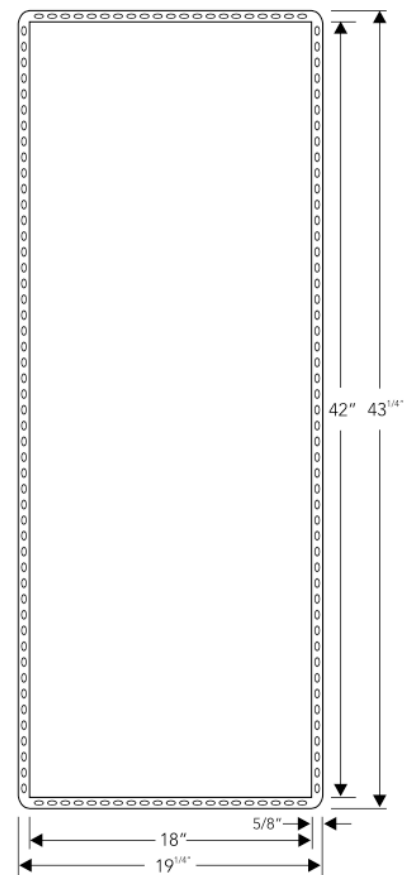

Model	Profile	Size (Inner)	Size (Outer)	Rim	Depth
Y-32	Undermount	18 x 42 inches 457 x 1067 mm	19 <sup>1/4</sup> x 43 <sup>1/4</sup> inches 487 x 1097 mm	5/8 inches 15 mm	3 <sup>3/4</sup> inches 97 mm

Product as shown in polished finish

Y-32P

Dimension in inches

### Installation Notes

Cut out size : 19<sup>1/4</sup> x 43<sup>1/4</sup> inches

NOTE: Dimensions subject to change without notice.